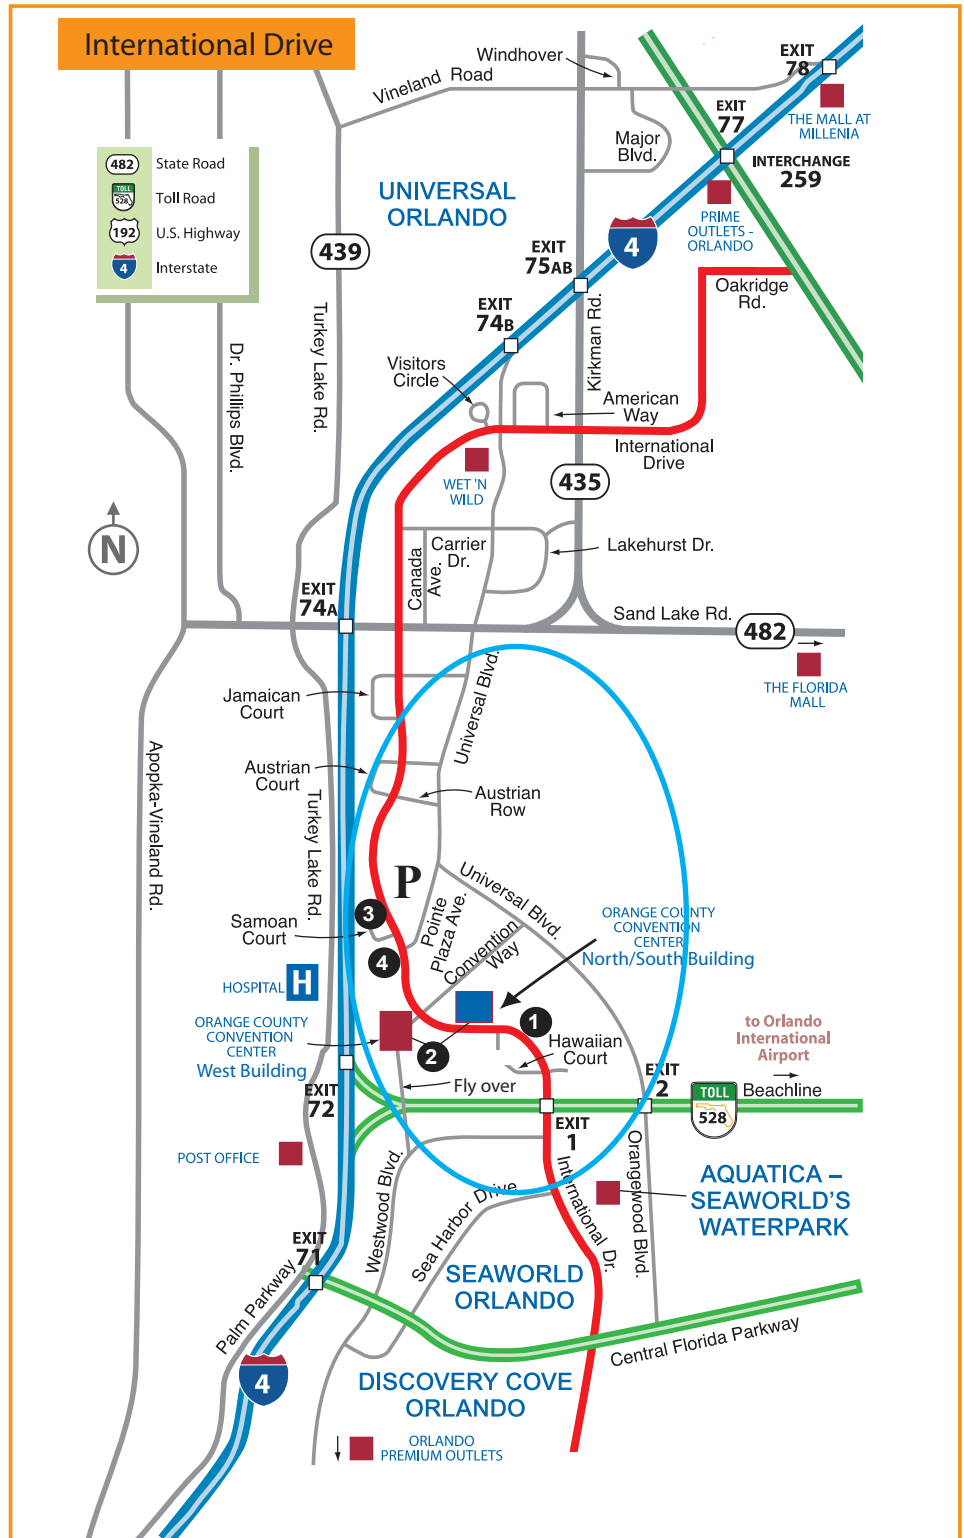

## 2011 Future Business Leaders of America Phi-Beta Lambda National Leadership Conference June 22 - July 1, 2011

1. Hilton Orlando
2. Rosen Centre Hotel
3. Rosen Inn at Pointe Orlando
4. Rosen Plaza Hotel

### ● I-Drive & Pointe Orlando Dining (P)

- Bahama Breeze Island Grille - I-Drive (\$-\$\$)
- BB King's Blues Club (P) (\$-\$\$)
- Café Tu Tu Tango (\$-\$\$)
- Cattleman's Steak House (\$-\$-\$-\$)
- Charley's Steak House - I-Drive (\$-\$-\$-\$)
- CiCi's Pizza (\$)
- Copper Canyon Grill (P) (\$-\$-\$-\$)
- Cuba Libre Restaurant & Rum Bar (P) (\$-\$-\$-\$)
- Don Pablo's Mexican Restaurant (\$-\$\$)
- Fat Fish Blue (P) (\$-\$-\$-\$)
- Fishbone (\$-\$-\$-\$)
- Flippers Pizza (\$)
- Funky Monkey Wine Company (P) (\$-\$-\$-\$)
- Houlihan's Restaurant (\$-\$\$)
- Kentucky Fried Chicken (\$)
- McDonald's (\$)
- Maggiano's Little Italy (P) (\$-\$-\$-\$)
- Olive Garden (\$-\$\$)
- Subs Plus (\$)
- Subway (\$)
- TGI Friday's Restaurant (P) (\$-\$\$)
- Taverna Opa (P) (\$-\$\$)
- The Capital Grille (P) (\$-\$-\$-\$)
- The Oceanaire Seafood Room (P) (\$-\$-\$-\$)
- Tommy Bahama's Restaurant & Bar (P) (\$-\$-\$-\$)
- Wendy's (\$)

### All Day Breakfast

- Friendly's Restaurant
- Denny's Restaurant
- Village Inn Restaurant
- International House of Pancake

(P) Pointe Orlando Dining within walking distance from Convention Center

Average Entree Price Per Person  
\$=\$9 or under / \$\$=\$10-15 / \$\$\$=\$15 and up