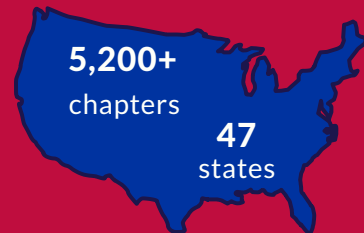

FUTURE BUSINESS LEADERS OF AMERICA

The High School Division of FBLA-PBL

MEMBERSHIP

209,000+

Members

58%

42%

Grade 9

18%

Grade 12

29%

Grade 10

25%

Grade 11

28%

10,900+

Advisers

5,200+
chapters

47
states

7+ countries

PROGRAMS

COMPETITIVE EVENTS

70+ competitions spanning 10 career clusters

LEADERSHIP DEVELOPMENT & RECOGNITION

Business Achievement Awards (BAA)

Community Service Awards (CSA)

CONFERENCES

National Fall Leadership Conference (NFLC)

5,000+ attendees, 3 locations

National Leadership Conference (NLC)

15,000+ attendees, includes
Institute for Leaders (600 attendees)