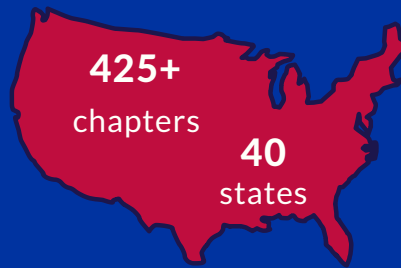

PHI BETA LAMBDA

The Collegiate Division of FBLA-PBL

MEMBERSHIP

8,960+
Members

1,025+
Advisers

59%

41%

PROGRAMS

COMPETITIVE EVENTS
60+ academic competitions

LEADERSHIP DEVELOPMENT & RECOGNITION
Career & Membership Achievement Program (CMAP)

CONFERENCES

National Fall Leadership Conference (NFLC)
500+ attendees, 3 locations

National Leadership Conference (NLC)
*2,000+ attendees, includes
Institute for Leaders*

WHY SHOULD STUDENTS JOIN?

Academic Competitions 

Career Preparation 

Networking 

Scholarships 

Travel 

Discounts 